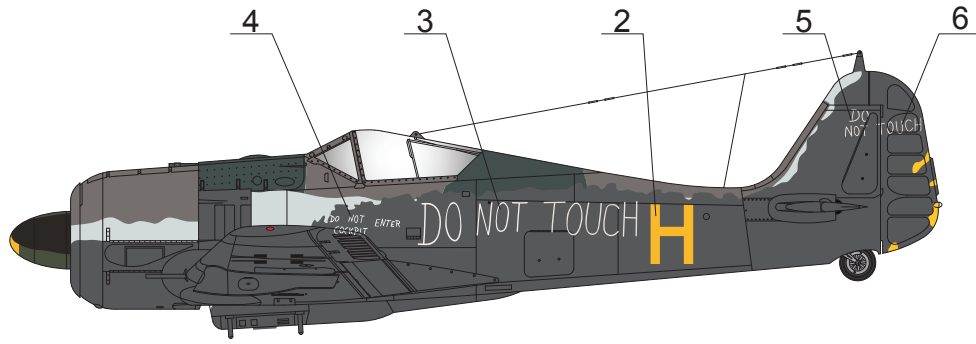

RLM74	RLM04
RLM75	RLM70
RLM76	Washable Black

Fw 190 A-4/U8 W.Nr 147155, Yellow H  
Schnellkampfgeschwader 10.  
Amiens, France, April 1943.

RLM74	RLM04
RLM75	RLM70
RLM76	Washable Black

## Fw 190 A-4/U8 W.Nr 147155, Yellow H

Schnellkampfgeschwader 10,  
West Malling, England. April 1943.

Dark Green	Identification Yellow
Dark Earth	RLM70

**Fw 190 A-4/U8 W.Nr 147155, PE882**

Royal Aircraft Establishment,  
 Farnborough, April 1943.