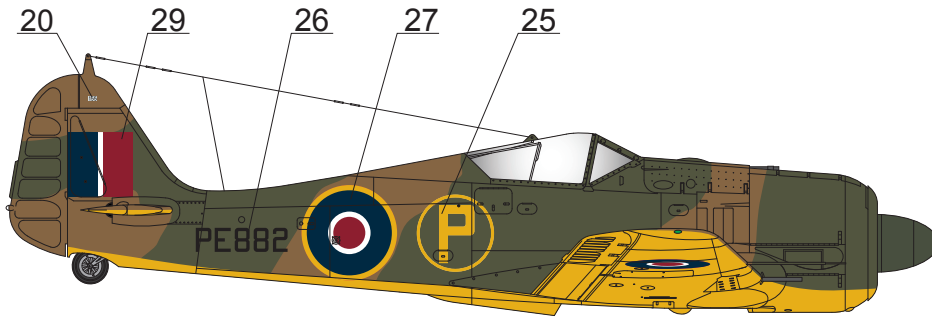

## Fw 190 A-4/U8 W.Nr 147155, Yellow H

Schnellkampfgeschwader 10,  
West Malling, England. April 1943.

Dark Green	Identification Yellow
Dark Earth	RLM70

**Fw 190 A-4/U8 W.Nr 147155, PE882**

Royal Aircraft Establishment,  
 Farnborough, April 1943.

Dark Green	Identification Yellow
Dark Earth	RLM70

**Fw 190 A-4/U8 W.Nr 147155, PE882**  
 Royal Aircraft Establishment  
 Farnborough, June 1943.

Dark Green	Identification Yellow
Dark Earth	RLM70

**Fw 190 A-4/U8 W.Nr 147155, PE882**  
 Royal Aircraft Establishment,  
 Farnborough, August 1943.