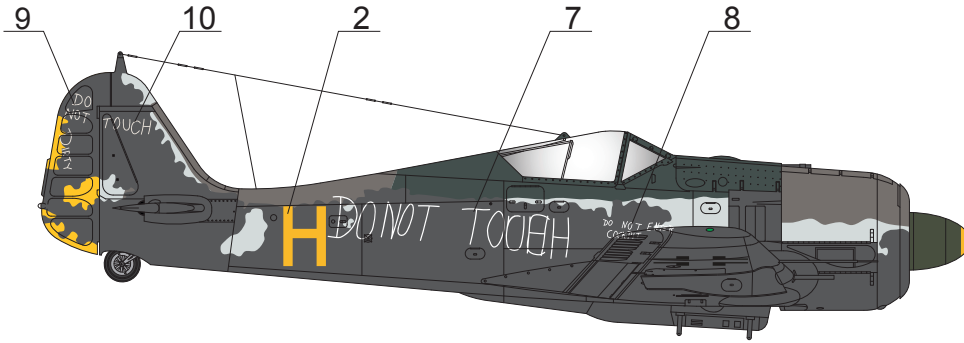

RLM74	RLM04
RLM75	RLM70
RLM76	Washable Black

Fw 190 A-4/U8 W.Nr 147155, Yellow H  
Schnellkampfgeschwader 10.  
Amiens, France, April 1943.

RLM74	RLM04
RLM75	RLM70
RLM76	Washable Black

## Fw 190 A-4/U8 W.Nr 147155, Yellow H

Schnellkampfgeschwader 10,  
West Malling, England. April 1943.

Dark Green	Identification Yellow
Dark Earth	RLM70

**Fw 190 A-4/U8 W.Nr 147155, PE882**

Royal Aircraft Establishment,  
 Farnborough, April 1943.