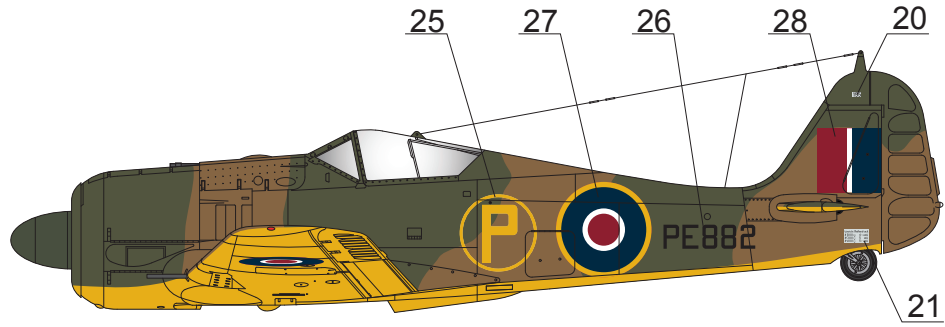

## Fw 190 A-4/U8 W.Nr 147155, Yellow H

Schnellkampfgeschwader 10,  
West Malling, England. April 1943.

Dark Green	Identification Yellow
Dark Earth	RLM70

**Fw 190 A-4/U8 W.Nr 147155, PE882**

Royal Aircraft Establishment,  
 Farnborough, April 1943.

Dark Green	Identification Yellow
Dark Earth	RLM70

**Fw 190 A-4/U8 W.Nr 147155, PE882**  
 Royal Aircraft Establishment  
 Farnborough, June 1943.

Dark Green	Identification Yellow
Dark Earth	RLM70

**Fw 190 A-4/U8 W.Nr 147155, PE882**  
 Royal Aircraft Establishment,  
 Farnborough, August 1943.