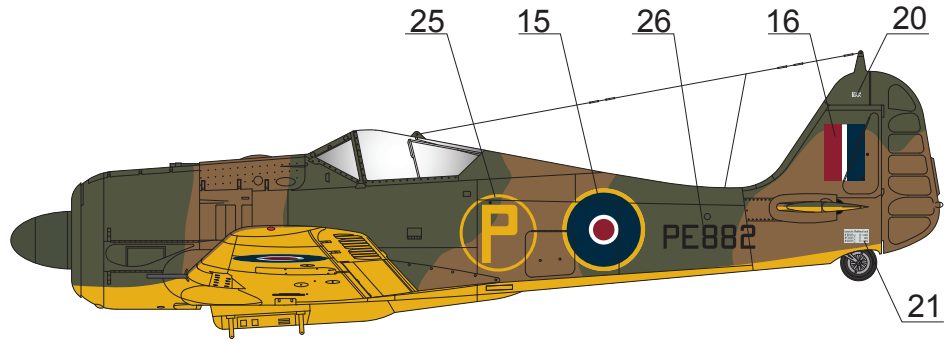

## Fw 190 A-4/U8 W.Nr 147155, Yellow H

Schnellkampfgeschwader 10,  
West Malling, England. April 1943.

Dark Green	Identification Yellow
Dark Earth	RLM70

**Fw 190 A-4/U8 W.Nr 147155, PE882**

Royal Aircraft Establishment,  
 Farnborough, April 1943.

Dark Green	Identification Yellow
Dark Earth	RLM70

**Fw 190 A-4/U8 W.Nr 147155, PE882**  
 Royal Aircraft Establishment  
 Farnborough, June 1943.

Dark Green	Identification Yellow
Dark Earth	RLM70

**Fw 190 A-4/U8 W.Nr 147155, PE882**  
 Royal Aircraft Establishment,  
 Farnborough, August 1943.