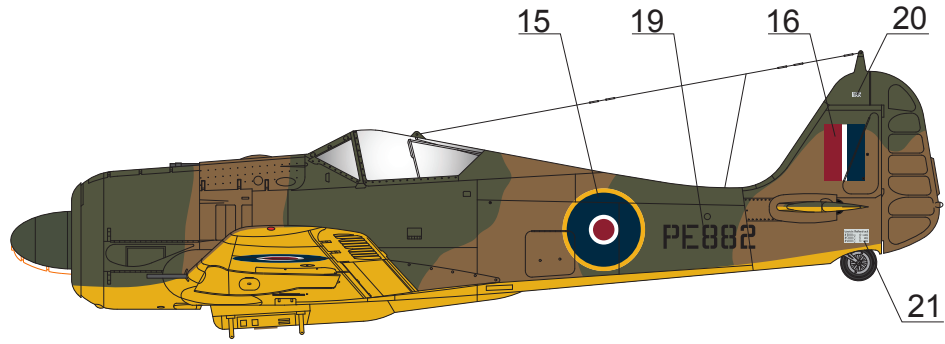

RLM74	RLM04
RLM75	RLM70
RLM76	Washable Black

Fw 190 A-4/U8 W.Nr 147155, Yellow H  
Schnellkampfgeschwader 10.  
Amiens, France, April 1943.

RLM74	RLM04
RLM75	RLM70
RLM76	Washable Black

## Fw 190 A-4/U8 W.Nr 147155, Yellow H

Schnellkampfgeschwader 10,  
West Malling, England. April 1943.

Dark Green	Identification Yellow
Dark Earth	RLM70

**Fw 190 A-4/U8 W.Nr 147155, PE882**

Royal Aircraft Establishment,  
 Farnborough, April 1943.

Dark Green	Identification Yellow
Dark Earth	RLM70

**Fw 190 A-4/U8 W.Nr 147155, PE882**  
 Royal Aircraft Establishment  
 Farnborough, June 1943.

Dark Green	Identification Yellow
Dark Earth	RLM70

**Fw 190 A-4/U8 W.Nr 147155, PE882**  
 Royal Aircraft Establishment,  
 Farnborough, August 1943.