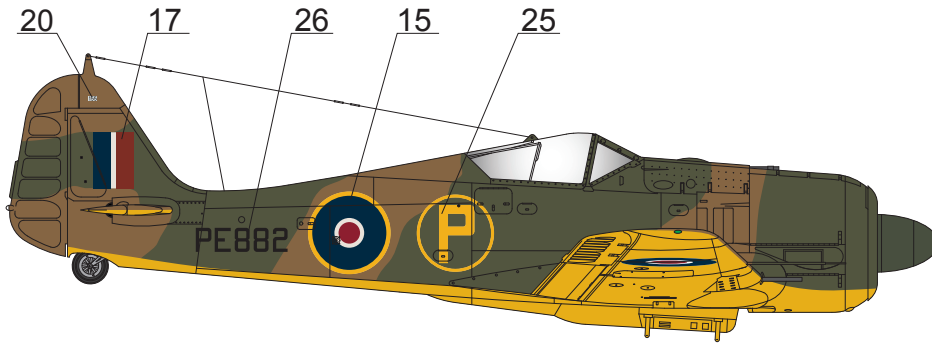

## Fw 190 A-4/U8 W.Nr 147155, Yellow H

Schnellkampfgeschwader 10,  
West Malling, England. April 1943.

Dark Green	Identification Yellow
Dark Earth	RLM70

**Fw 190 A-4/U8 W.Nr 147155, PE882**

Royal Aircraft Establishment,  
 Farnborough, April 1943.

Dark Green	Identification Yellow
Dark Earth	RLM70

**Fw 190 A-4/U8 W.Nr 147155, PE882**  
 Royal Aircraft Establishment  
 Farnborough, June 1943.

Dark Green	Identification Yellow
Dark Earth	RLM70

**Fw 190 A-4/U8 W.Nr 147155, PE882**  
 Royal Aircraft Establishment,  
 Farnborough, August 1943.