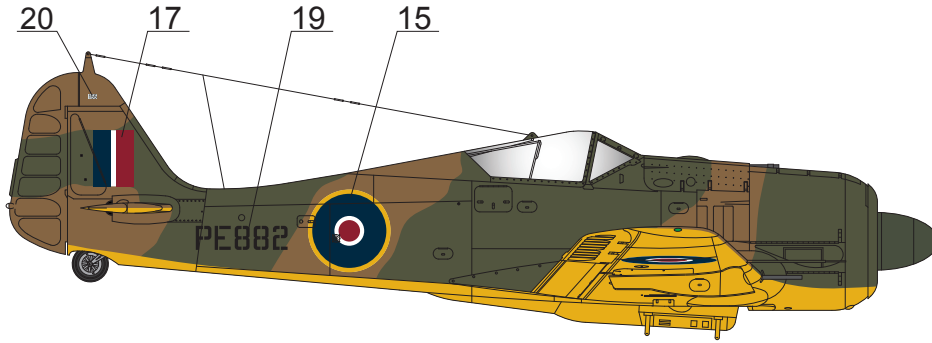

RLM74	RLM04
RLM75	RLM70
RLM76	Washable Black

Fw 190 A-4/U8 W.Nr 147155, Yellow H  
Schnellkampfgeschwader 10.  
Amiens, France, April 1943.

RLM74	RLM04
RLM75	RLM70
RLM76	Washable Black

## Fw 190 A-4/U8 W.Nr 147155, Yellow H

Schnellkampfgeschwader 10,  
West Malling, England. April 1943.

Dark Green	Identification Yellow
Dark Earth	RLM70

**Fw 190 A-4/U8 W.Nr 147155, PE882**

Royal Aircraft Establishment,  
 Farnborough, April 1943.

Dark Green	Identification Yellow
Dark Earth	RLM70

**Fw 190 A-4/U8 W.Nr 147155, PE882**  
 Royal Aircraft Establishment  
 Farnborough, June 1943.

Dark Green	Identification Yellow
Dark Earth	RLM70

**Fw 190 A-4/U8 W.Nr 147155, PE882**  
 Royal Aircraft Establishment,  
 Farnborough, August 1943.